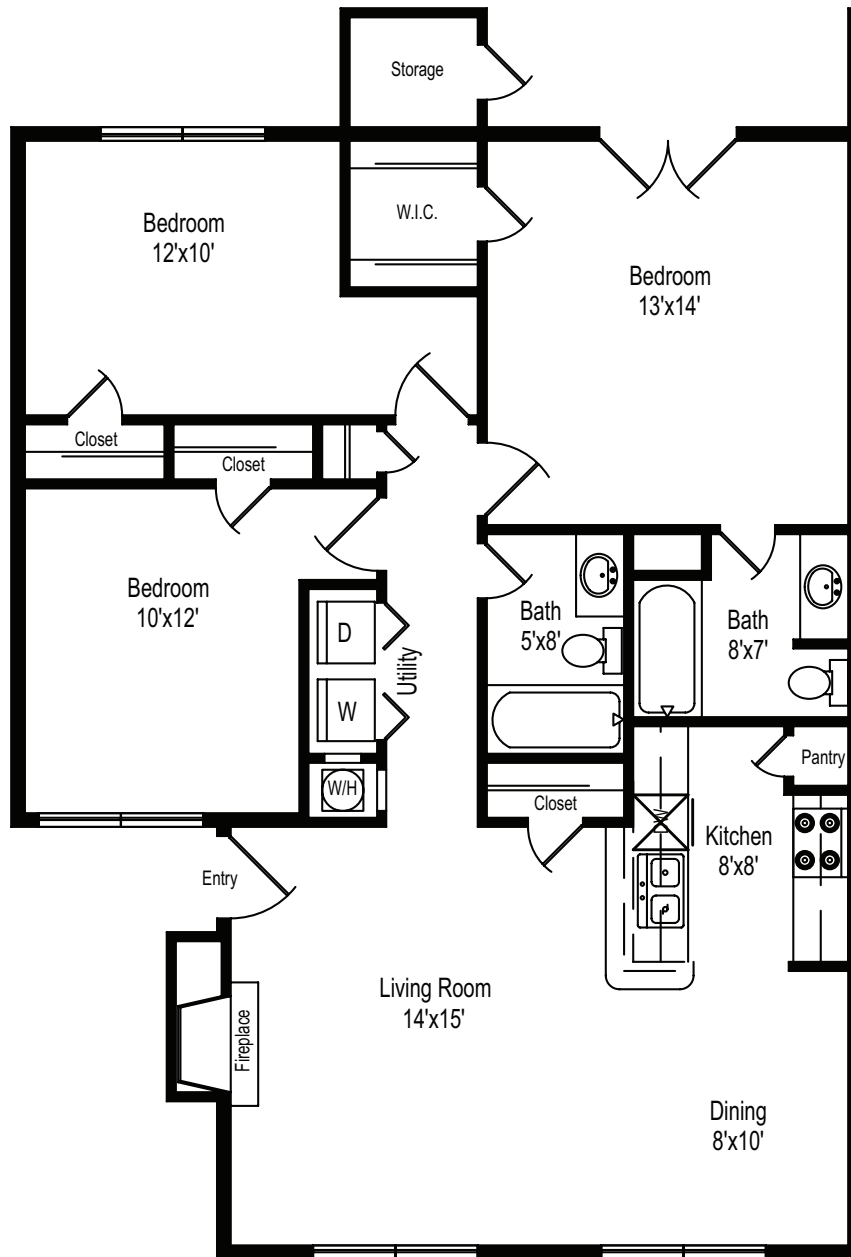

BRITTANY SQUARE

APARTMENTS

4720 READING RD ROSENBERG, TX | (281) 342-9006
BRITTANYSQUAREAPTS.COM | LEASING.BRITTANYSQUARE@URBANSWCAPITAL.COM

PROVENCE

3 bd / 2 bth

1,060 SQ. FT.*

*square footage is approximate