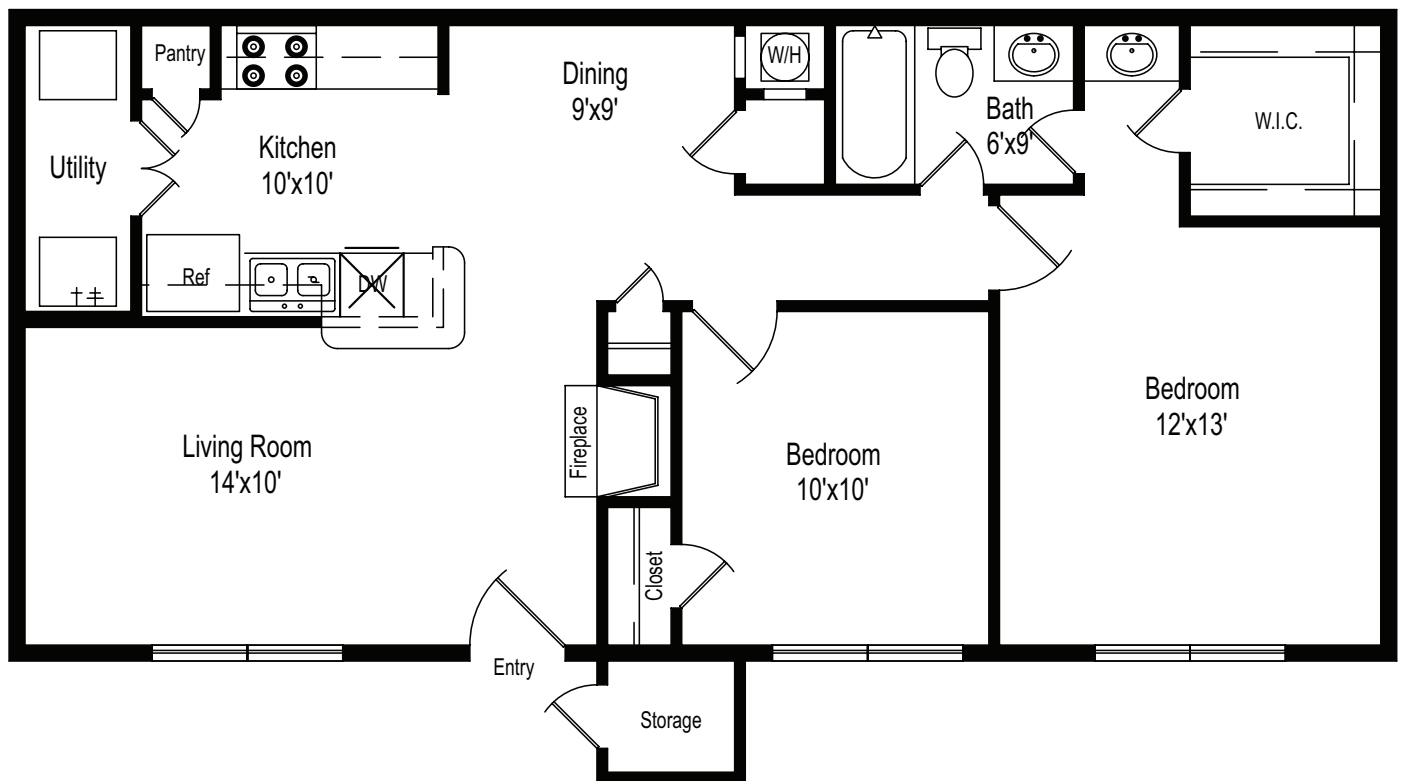

BRITTANY SQUARE

APARTMENTS

4720 READING RD ROSENBERG, TX | (281) 342-9006
BRITTANYSQUAREAPTS.COM | LEASING.BRITTANYSQUARE@URBANSWCAPITAL.COM

NORMANDY

2 bd / 1 bth

800 SQ. FT.*

*square footage is approximate