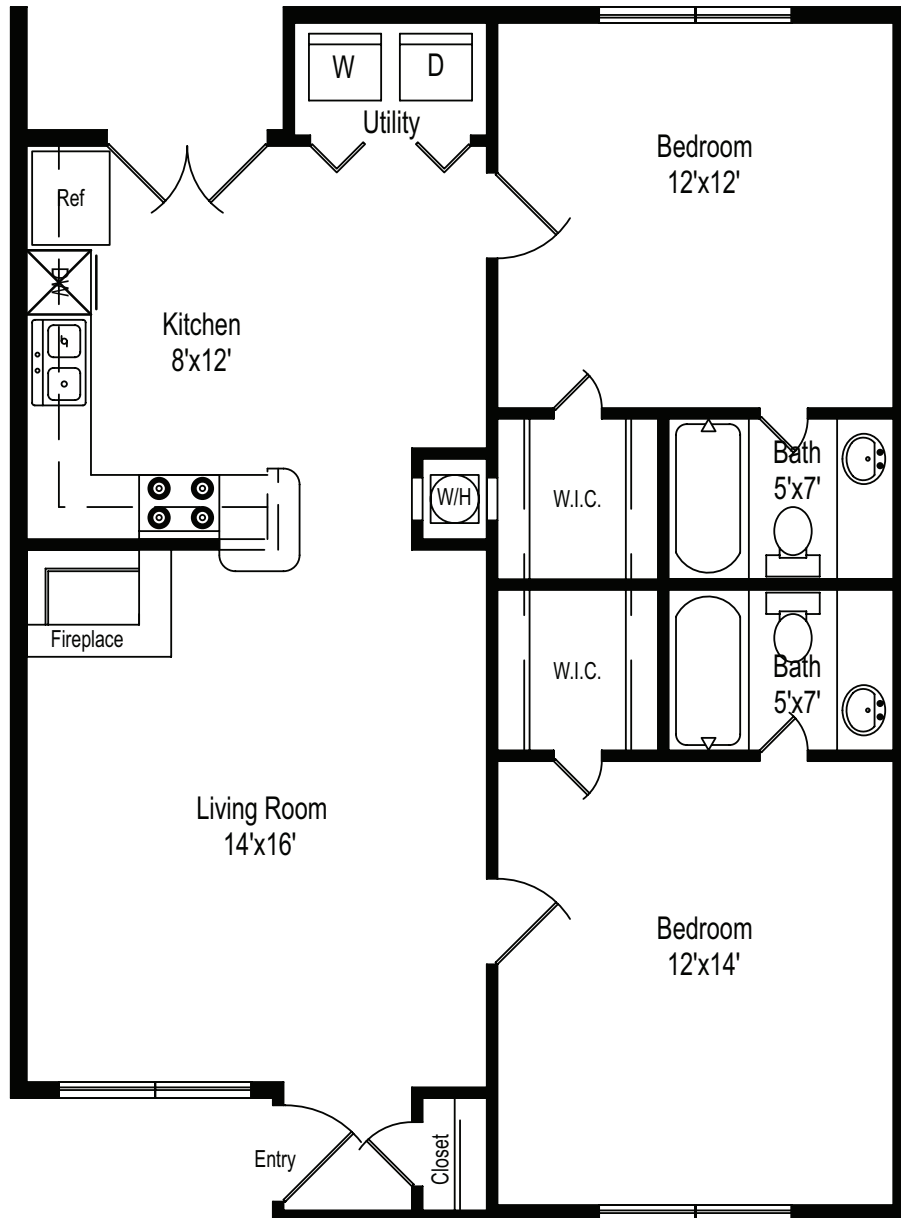

BRITTANY SQUARE

APARTMENTS

4720 READING RD ROSENBERG, TX | (281) 342-9006
BRITTANYSQUAREAPTS.COM | LEASING.BRITTANYSQUARE@URBANSWCAPITAL.COM

LORRAINE

2 bd / 2 bth

888 SQ. FT.*

*square footage is approximate