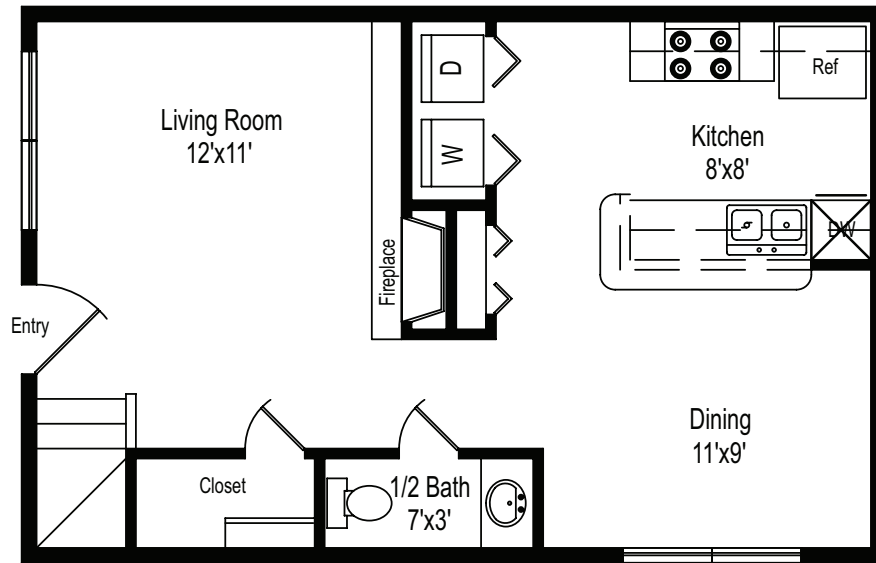

BRITTANY SQUARE

APARTMENTS

4720 READING RD ROSENBERG, TX | (281) 342-9006
BRITTANYSQUAREAPTS.COM | LEASING.BRITTANYSQUARE@URBANSWCAPITAL.COM

BORDEAUX

2 bd / 1.5 bth

1,044 SQ. FT.*

*square footage is approximate