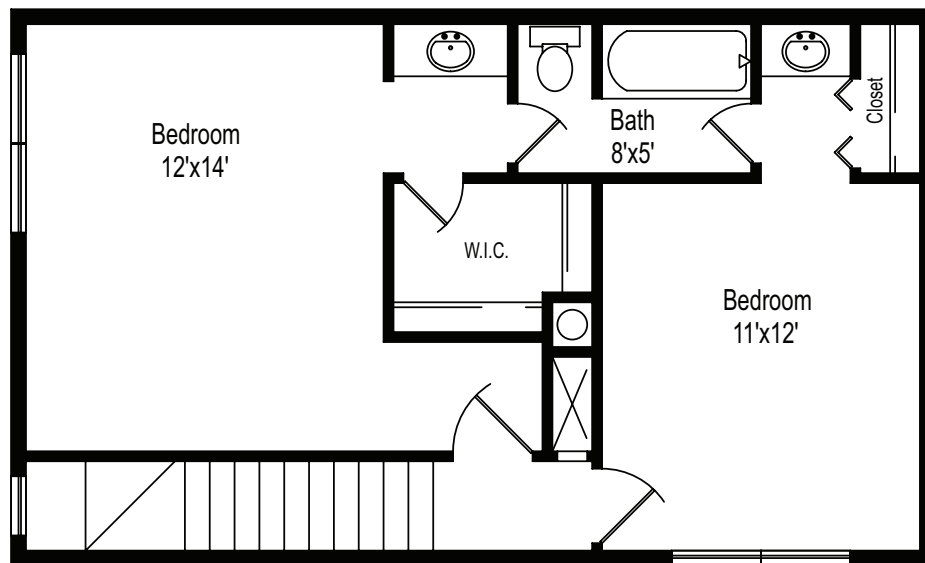

BRITTANY SQUARE

APARTMENTS

4720 READING RD ROSENBERG, TX | (281) 342-9006
BRITTANYSQUAREAPTS.COM | LEASING.BRITTANYSQUARE@URBANSWCAPITAL.COM

BORDEAUX

2 bd / 1.5 bth

1,044 SQ. FT.*

*square footage is approximate